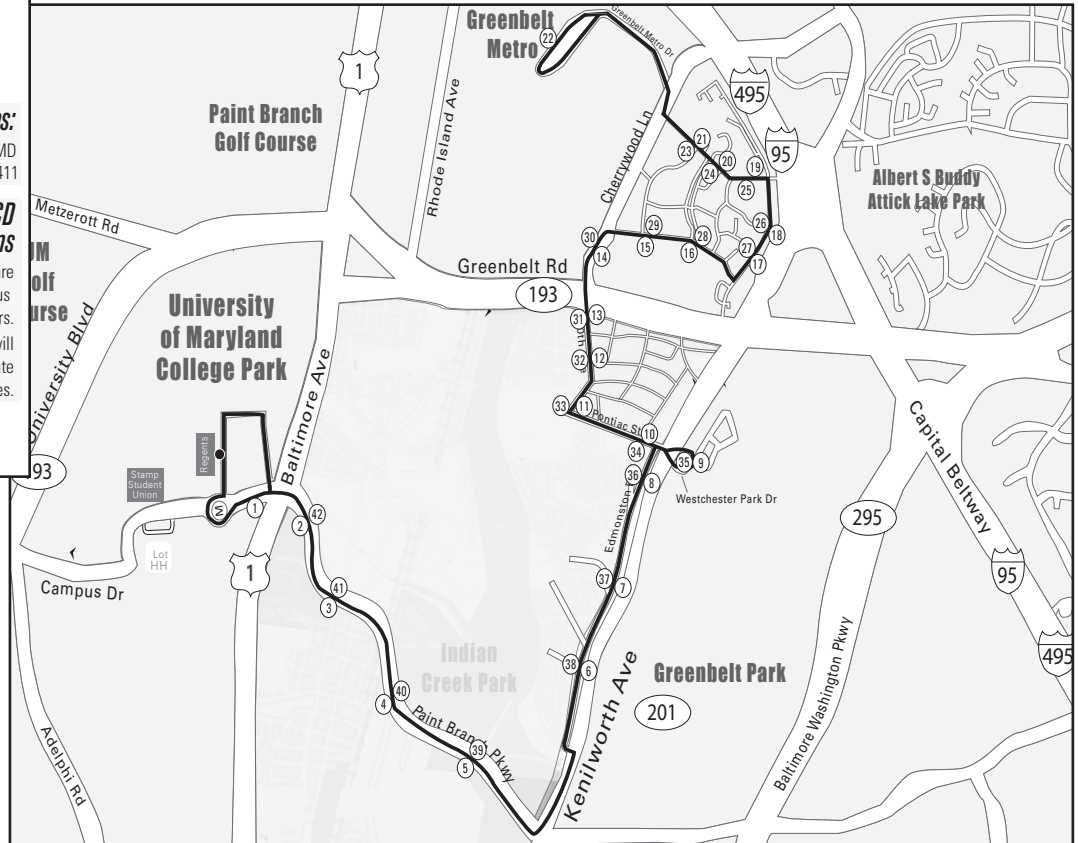

129 FRANKLIN PARK AT GREENBELT STATION

5 ways to use NEXTBUS

Telephone:

- -Dial (301) 314-2255
- -Select Option 1
- -Following prompts, enter five-digit NextBus # located beside each stop listing.

Monitors:

View bus arrival times for Lot HH, the Union, and Regents Garage from the monitors located in the Lower Southeast entrance of the Union and in the lobby of the Transportation Office (Regents Garage).

SMS Text Devices:

Text "NBUS UMD [nextBUS #]" to 41411

Bus Shelter LCD Screens

- -LCD screens are located at various bus shelters.
- -These screens will tell you approximate bus arrival times.

Web site:

- -Log onto: www.transportation.umd.edu
- -Click on the NextBus button at the top of the page
- -Select your route, then direction, then your stop

PLACES TO GO

- 14 BELTWAY PLAZA
- GIANT
- PARTY CITY
- TARGET
- ACADEMY STADIUM THEATERS
- 22 GREENBELT METRO STATION

NextBUS #	Stop #	Street Names	NextBUS #	Stop #	Street Names
30996	●	Regents Drive Parking Garage	37136	21	Springhill Lake Elementary School
36112	1	Campus Dr at Math Slip	37137	22	Greenbelt Metro Station
30561	2	Paint Branch Pkwy & Greenhouse Rd	37109	23	Springhill Lake Elementary School
34991	3	Paint Branch Pkwy & Rhode Island Ave	37115	24	Springhill Dr and Market Ln
31913	4	College Park Metro Parking Garage	37110	25	Franklin Park at Greenbelt Station
37128	5	Paint Branch Pkwy & 52nd Ave	37116	26	Edmonston Rd and Springhill Ct
37129	6	Edmonston Rd & Knoxville Dr	27236	27	Edmonston Rd and Edmonston Ct
37143	7	Edmonston Rd & Bryn Mawr Rd	37111	28	Breezewood Dr and Springhill Ln
37145	8	Edmonston Rd & Berwyn Rd	37117	29	Breezewood Dr and Cherrywood Terr
30091	9	Westchester Park Circle	37113	30	Cherrywood Ln across from Beltway Plaza
37075	10	Pontiac St & 63rd Ave	37153	31	60th Ave and Greenbelt Rd
37077	11	Pontiac St & Cunningham Dr	37002	32	60th Ave and Ruatan St
37003	12	60th Ave & Ruatan St	37032	33	Cunningham Dr and Pontiac St
37001	13	60th Ave & Greenbelt Rd	37076	34	Pontiac St and 63rd Ave
37112	14	Cherrywood Ln at Beltway Plaza	30091	35	Westchester Park Circle
37130	15	Cherrywood Terr & Breezewood Dr	37146	36	Edmonston Rd and Berwyn Rd
37131	16	Springhill Ln and Breezewood Dr	37144	37	Edmonston Rd and Bryn Mawr Rd
37132	17	Edmonston Ct and Edmonston Rd	37138	38	Edmonston Rd and Knoxville Dr
37133	18	Springhill Ct and Edmonston Rd	37139	39	Paint Branch Pkwy and 52nd Ave
37134	19	Franklin Park at Greenbelt Station	30528	40	Paint Branch Pkwy and 50th Ave
37135	20	Market Ln and Springhill Dr	30585	41	Paint Branch Pkwy and Rhode Island Ave
			30592	42	Paint Branch Pkwy and Greenhouse Rd
			30996	●	Regents Drive Parking Garage